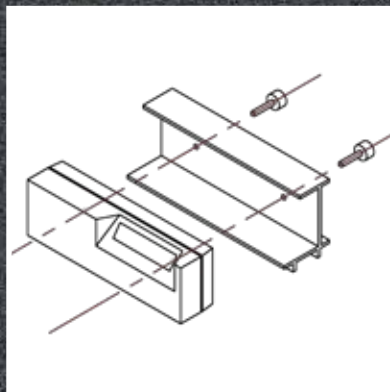

SMARTTOOL™

NEW

HORIZONTAL MAGNETIC BRACKET

FOR USE WITH SMARTTOOL™ BUILDER'S ANGLE SENSOR

- Attach to any steel surface or pipe when accurate angles are required.
- Many uses when “hands free” angle measuring is needed.
- Great for pipe work, welding projects, fencing, oil field, and other construction uses.
- Includes “thumb screws” for easy attachment.

**Item #
92560**

09430527